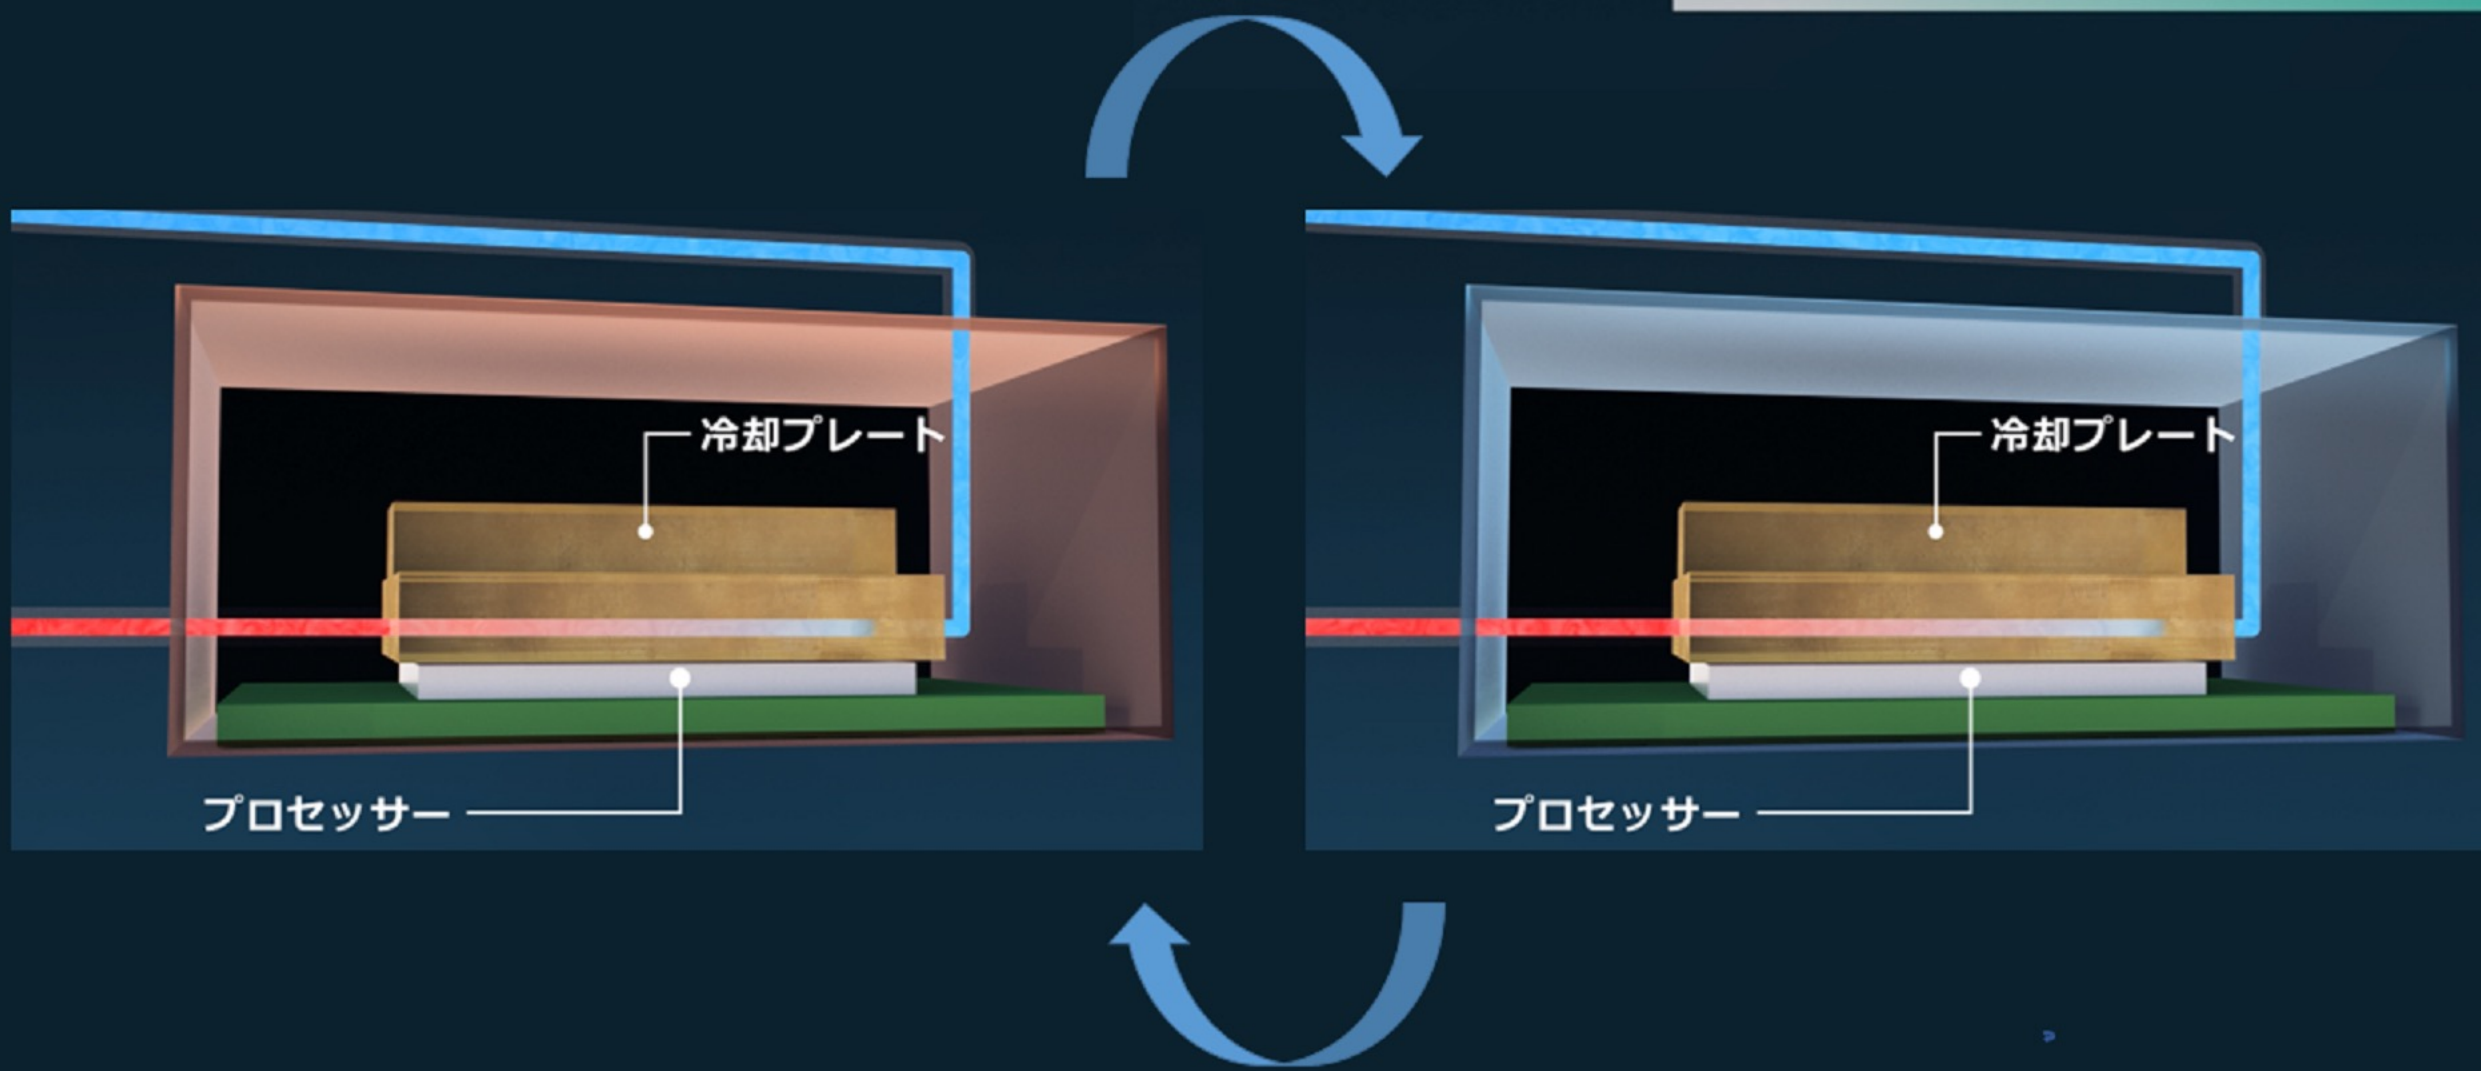

An aerial photograph of a dense, lush green forest, likely a pine or spruce forest, with sunlight filtering through the trees. The text 'Green Nexcenter' is overlaid in the center. 'Green' is in a light teal color, 'Nex' is in white with a yellow 'x', and 'center' is in white.

Green
Nexcenter

液冷方式とは

優れた電力使用効率を実現

1.15

pPUE値

30%削減

消費電力

再生可能エネルギーの利用